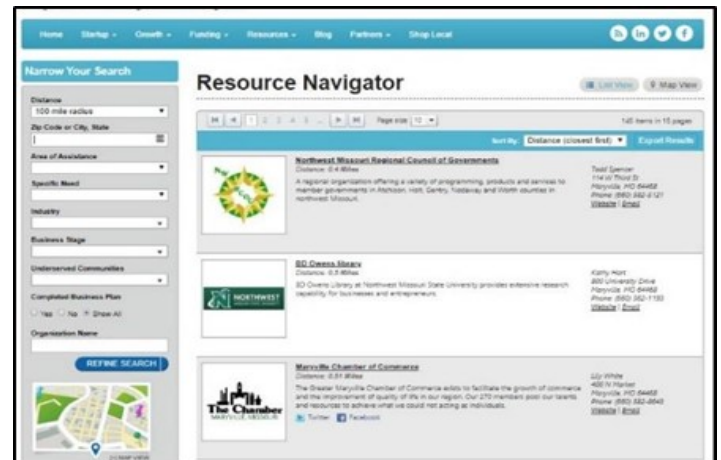

How does NWI BizHub help entrepreneurs?

- Connects the right resources at the right time
- Informs about available service providers offering a broad range of assistance
- Provides specialty expertise 24/7, through targeted user-friendly search technology